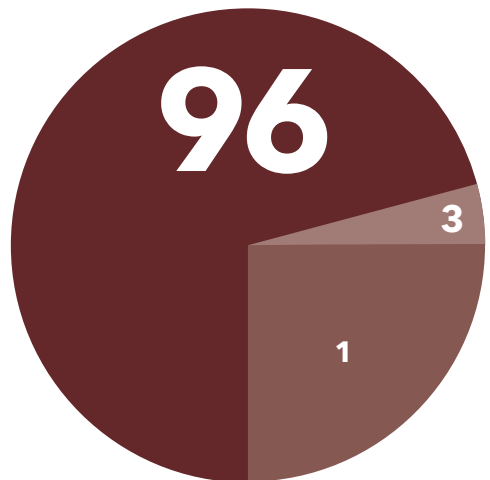

The Great Injustice

Frontier People Groups (FPGs) are those Unreached People Groups (UPGs) where:

Without laborers from the outside, they have no chance of hearing about and following Jesus before they die.

These 400 largest Frontier People Groups contain:

Of every 100 long-term missionaries globally:

- **96** go to the 60% of world population in people groups already impacted by the gospel.
- **3** go to the 15% of world population in UPGs with some gospel impact.
- **1** goes to the 25% of world population in Frontier People Groups.